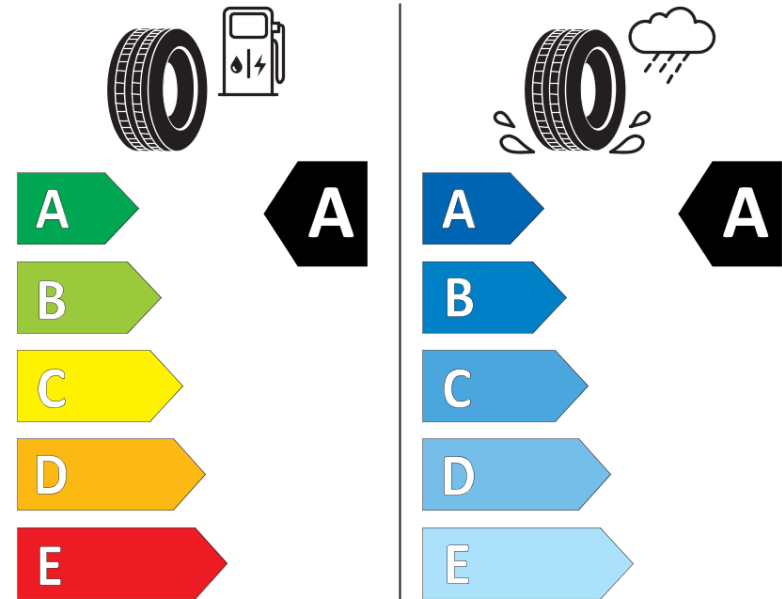

## Product Information Sheet

Delegated Regulation (EU) 2020/740

Supplier name or trademark	<b>MICHELIN</b>
Commercial name or trade designation	<b>PRIMACY 5 ENERGY</b>
Tyre type identifier	<b>677626</b>
Tyre size designation	<b>225/45R17</b>
Load-capacity index	<b>91</b>
Speed category symbol	<b>V</b>
Fuel efficiency class	<b>A</b>
Wet grip class	<b>A</b>
External rolling noise class	<b>A</b>
External rolling noise value	<b>68 dB</b>
Severe snow tyre	<b>No</b>
Ice tyre	<b>No</b>
Date of start of production	<b>48/25</b>
Date of end of production	
Load version	<b>SL</b>
Additional information	<b>225/45R17 91V PRIMACY 5 energy</b>

# ENERGY

**MICHELIN**

677626

225/45R17 91 V

C1

2020/740