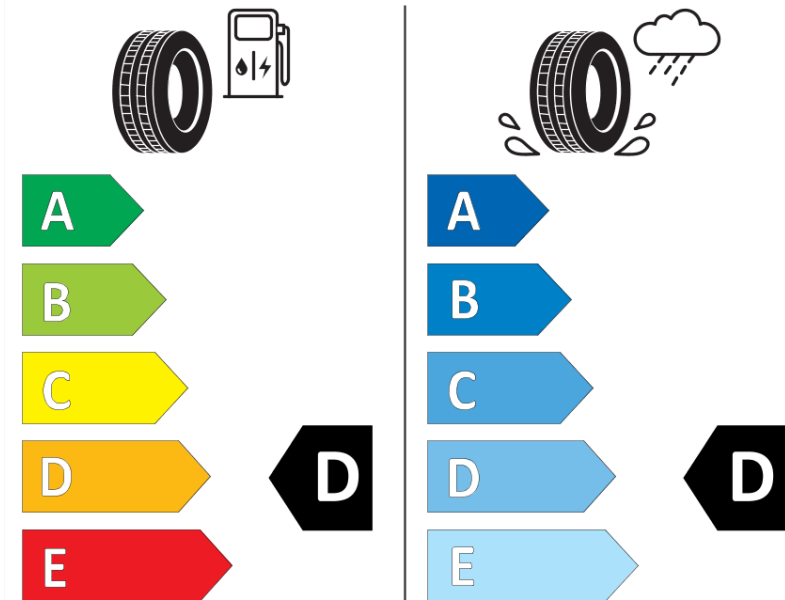

Product Information Sheet

Delegated Regulation (EU) 2020/740

Supplier name or trademark	TAURUS
Commercial name or trade designation	ROAD-TERRAIN
Tyre type identifier	677974
Tyre size designation	275/70R16
Load-capacity index	116
Speed category symbol	H
Fuel efficiency class	D
Wet grip class	D
External rolling noise class	B
External rolling noise value	73 dB
Severe snow tyre	No
Ice tyre	No
Date of start of production	36/18
Date of end of production	
Load version	XL
Additional information	275/70 R16 116H XL TL ROAD-TERRAIN TA

ENERG

TAURUS

677974

275/70R16 116 H

C1

2020/740