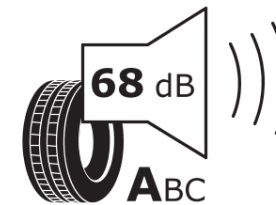

## Product Information Sheet

Delegated Regulation (EU) 2020/740

Supplier name or trademark	<b>MICHELIN</b>
Commercial name or trade designation	<b>PRIMACY 4</b>
Tyre type identifier	<b>677982</b>
Tyre size designation	<b>195/55R16</b>
Load-capacity index	<b>91</b>
Speed category symbol	<b>V</b>
Fuel efficiency class	<b>B</b>
Wet grip class	<b>A</b>
External rolling noise class	<b>A</b>
External rolling noise value	<b>68 dB</b>
Severe snow tyre	<b>No</b>
Ice tyre	<b>No</b>
Date of start of production	<b>37/17</b>
Date of end of production	
Load version	<b>XL</b>
Additional information	<b>195/55 R16 91V XL TL PRIMACY 4 MI</b>

# ENERG

**MICHELIN**

677982

195/55R16 91 V

C1

2020/740