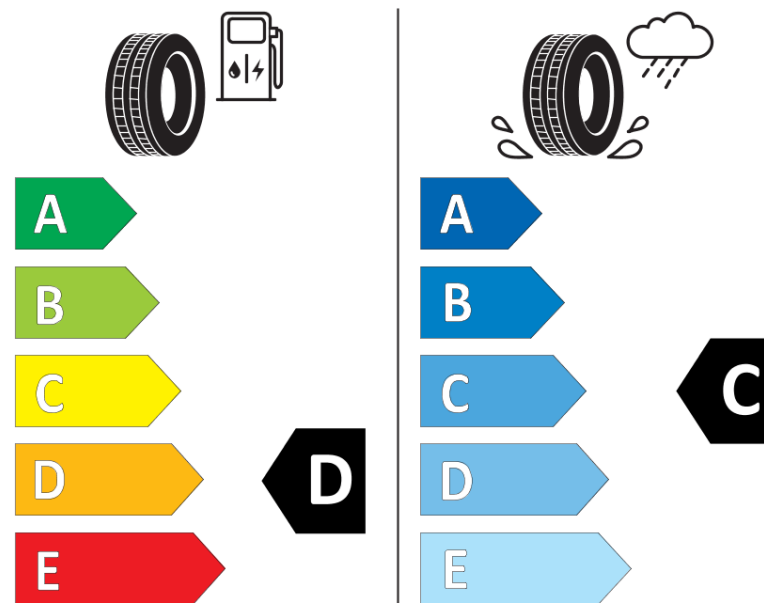

Product Information Sheet

Delegated Regulation (EU) 2020/740

Supplier name or trademark	KORMORAN
Commercial name or trade designation	SNOW
Tyre type identifier	678465
Tyre size designation	205/55R16
Load-capacity index	91
Speed category symbol	T
Fuel efficiency class	D
Wet grip class	C
External rolling noise class	B
External rolling noise value	72 dB
Severe snow tyre	Yes
Ice tyre	No
Date of start of production	07/17
Date of end of production	
Load version	SL
Additional information	205/55 R16 91T TL SNOW KO.

ENERG

KORMORAN

678465

205/55R16 91 T

C1