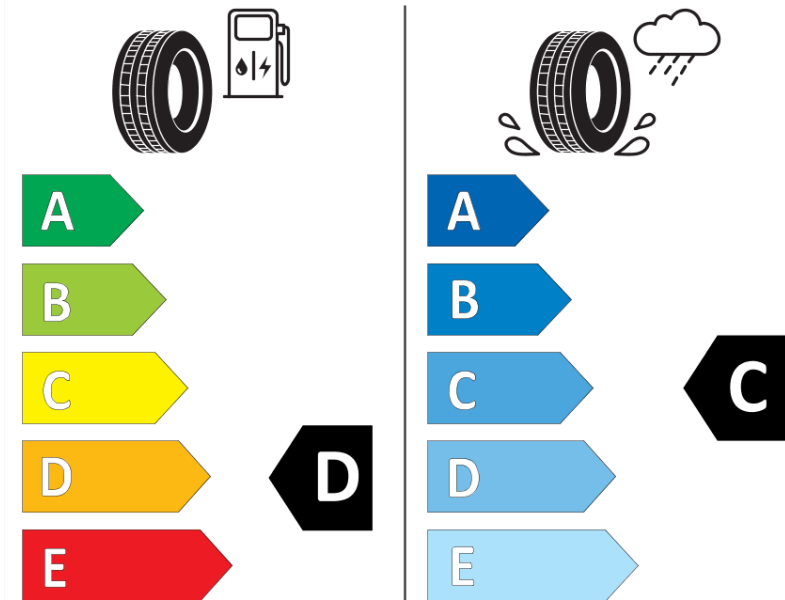

Product Information Sheet

Delegated Regulation (EU) 2020/740

Supplier name or trademark	IDILIS
Commercial name or trade designation	ALL SEASON
Tyre type identifier	678726
Tyre size designation	205/50ZR17
Load-capacity index	93
Speed category symbol	W
Fuel efficiency class	D
Wet grip class	C
External rolling noise class	B
External rolling noise value	70 dB
Severe snow tyre	Yes
Ice tyre	No
Date of start of production	25/20
Date of end of production	
Load version	XL
Additional information	205/50 ZR17 93W XL TL ALL SEASON ID

ENERG

IDILIS

678726

205/50ZR17 93 W XL

C1