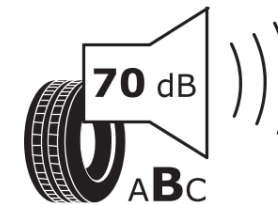

ENERG

IDILIS

678726

205/50ZR17 93 W XL

C1