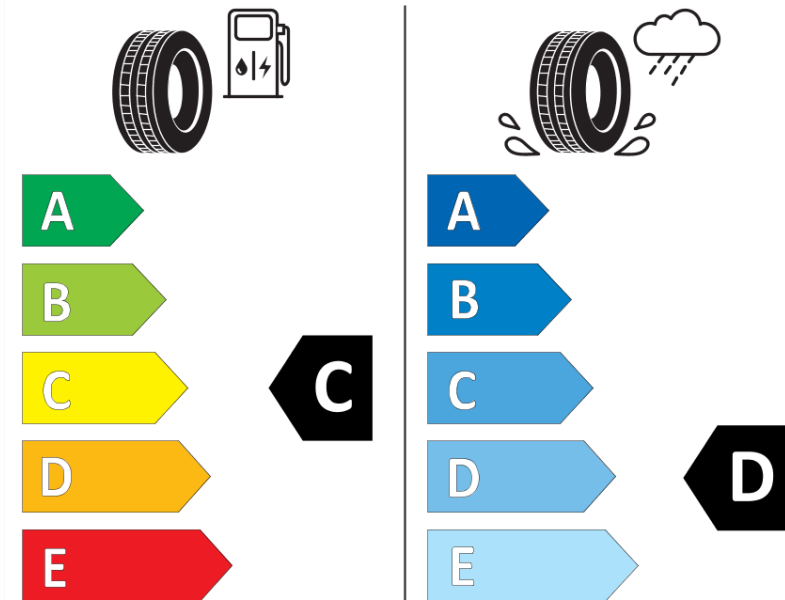

Product Information Sheet

Delegated Regulation (EU) 2020/740

Supplier name or trademark	TAURUS
Commercial name or trade designation	ALL SEASON SUV
Tyre type identifier	679066
Tyre size designation	215/65R16
Load-capacity index	98
Speed category symbol	H
Fuel efficiency class	C
Wet grip class	D
External rolling noise class	A
External rolling noise value	68 dB
Severe snow tyre	Yes
Ice tyre	No
Date of start of production	22/19
Date of end of production	
Load version	SL
Additional information	215/65 R16 98H TL ALL SEASON SUV TA

ENERG

TAURUS

679066

215/65R16 98 H

C1

2020/740