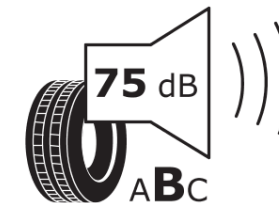

ENERG

MICHELIN

679150

305/45R20 116 Y XL

C1