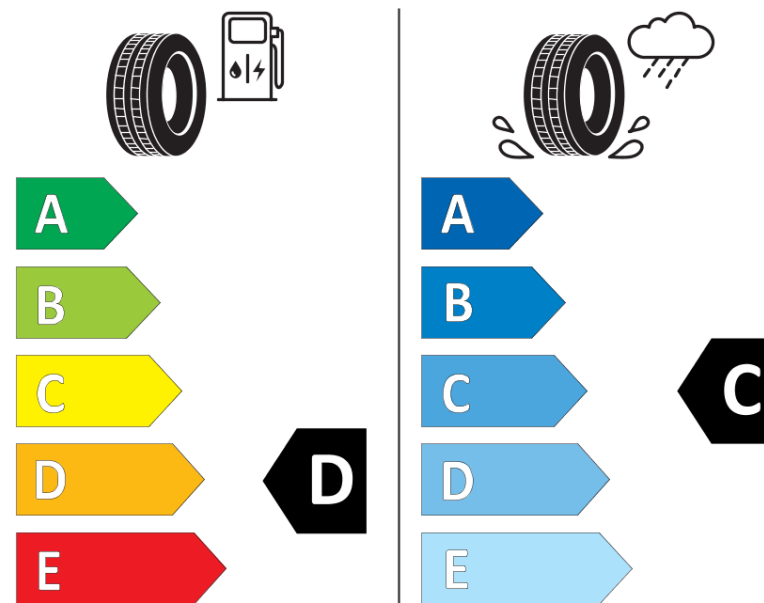

Product Information Sheet

Delegated Regulation (EU) 2020/740

Supplier name or trademark	STRIAL
Commercial name or trade designation	ICE
Tyre type identifier	679388
Tyre size designation	205/55R16
Load-capacity index	94
Speed category symbol	T
Fuel efficiency class	D
Wet grip class	C
External rolling noise class	B
External rolling noise value	72 dB
Severe snow tyre	Yes
Ice tyre	No
Date of start of production	41/16
Date of end of production	
Load version	XL
Additional information	205/55 R16 94T XL TL ICE S4

ENERG

STRIAL

679388

205/55R16 94 T

C1

2020/740