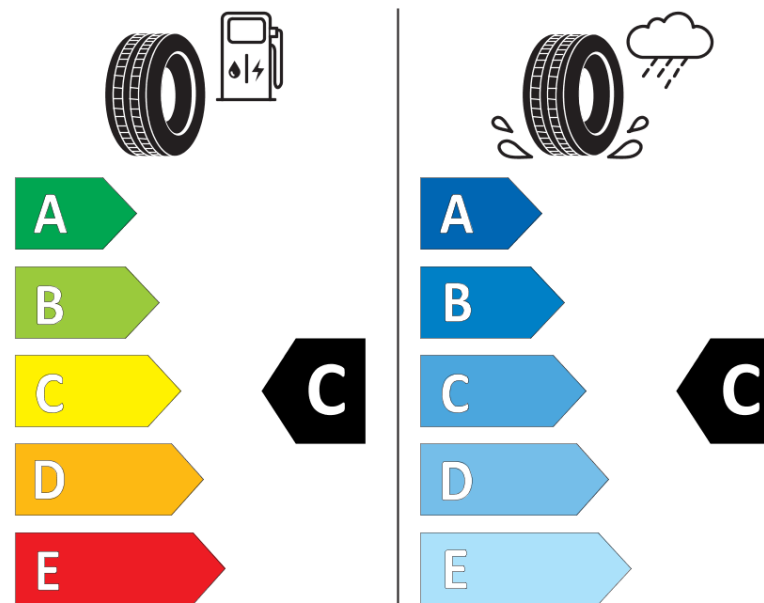

### Product Information Sheet

Delegated Regulation (EU) 2020/740

Supplier name or trademark	<b>KORMORAN</b>
Commercial name or trade designation	<b>SUV STUD</b>
Tyre type identifier	<b>680248</b>
Tyre size designation	<b>235/65R17</b>
Load-capacity index	<b>108</b>
Speed category symbol	<b>T</b>
Fuel efficiency class	<b>C</b>
Wet grip class	<b>C</b>
External rolling noise class	<b>B</b>
External rolling noise value	<b>72 dB</b>
Severe snow tyre	<b>Yes</b>
Ice tyre	<b>No</b>
Date of start of production	<b>30/16</b>
Date of end of production	
Load version	<b>XL</b>
Additional information	<b>235/65 R17 108T XL TL SUV STUD KO</b>

# ENERG

**KORMORAN**

**680248**

**235/65R17 108 T**

**C1**

2020/740