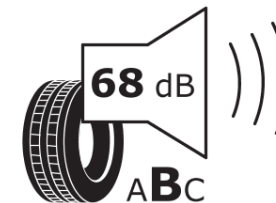

ENERG

MICHELIN

684057

165/70R14 81 T

C1