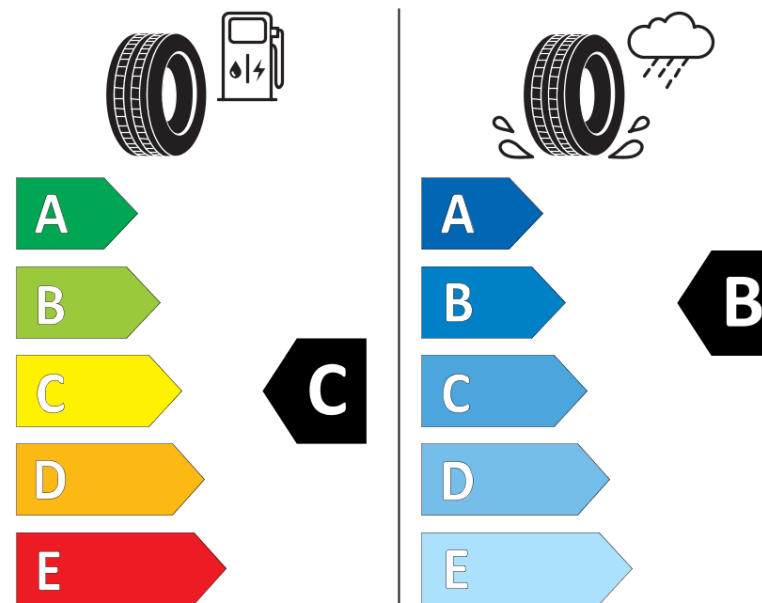

Product Information Sheet

Delegated Regulation (EU) 2020/740

Supplier name or trademark	RIKEN
Commercial name or trade designation	ROAD READY S VM
Tyre type identifier	685566
Tyre size designation	285/70R19.5
Load-capacity index	146
Load-capacity index (Load index for Dual mounting)	144
Speed category symbol	L
Fuel efficiency class	C
Wet grip class	B
External rolling noise class	A
External rolling noise value	72 dB
Severe snow tyre	Yes
Date of start of production	14/18
Date of end of production	
Additional information	285/70R19.5 ROAD READY S TL 146/144L VM RI
Load-capacity index (Single Load index for additional service description)	145
Load-capacity index (Dual Load index for additional service description)	143
Speed category symbol (for Additional Service Description)	M

ENERG

RIKEN

685566

285/70R19.5 146/144 L

C3