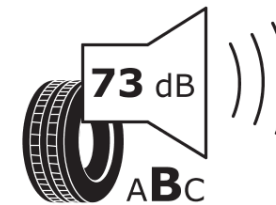

ENERG

MICHELIN

685746

285/45R22 114 Y XL

C1