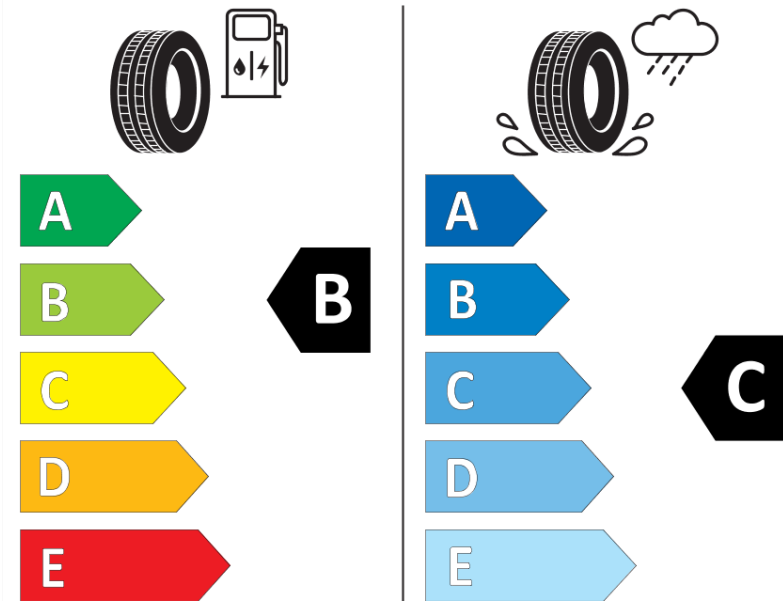

Product Information Sheet

Delegated Regulation (EU) 2020/740

Supplier name or trademark	MICHELIN
Commercial name or trade designation	PILOT SPORT A/S 4 ACOUSTIC LR
Tyre type identifier	685746
Tyre size designation	285/45R22
Load-capacity index	114
Speed category symbol	Y
Fuel efficiency class	B
Wet grip class	C
External rolling noise class	B
External rolling noise value	73 dB
Severe snow tyre	No
Ice tyre	No
Date of start of production	38/23
Date of end of production	
Load version	XL
Additional information	285/45R22 114Y XL TL PILOT SPORT A/S 4 ACOUSTIC LR MI

ENERG

MICHELIN

685746

285/45R22 114 Y XL

C1

2020/740