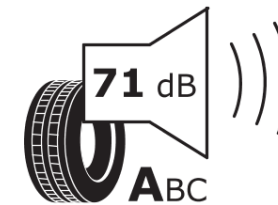

ENERG

MICHELIN

686955

285/30R22 101 W XL

C1