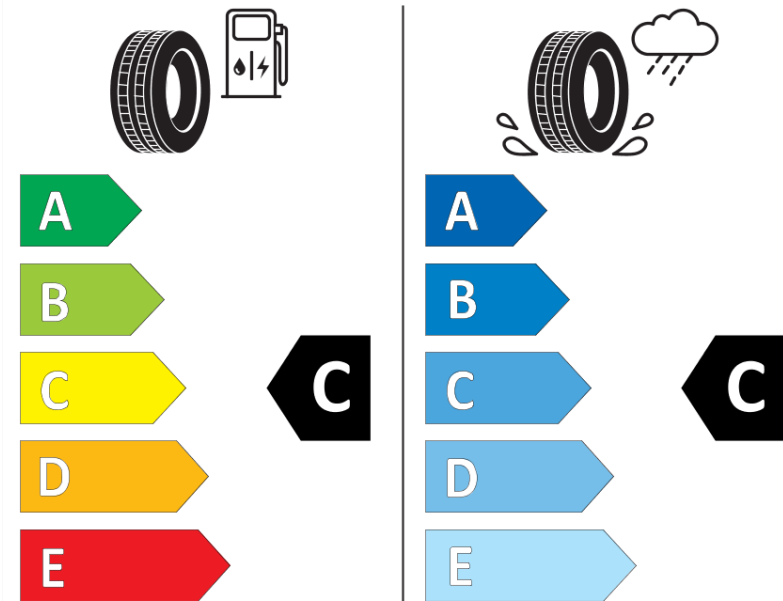

Product Information Sheet

Delegated Regulation (EU) 2020/740

Supplier name or trademark	MICHELIN
Commercial name or trade designation	PILOT ALPIN 5
Tyre type identifier	686955
Tyre size designation	285/30R22
Load-capacity index	101
Speed category symbol	W
Fuel efficiency class	C
Wet grip class	C
External rolling noise class	A
External rolling noise value	71 dB
Severe snow tyre	Yes
Ice tyre	No
Date of start of production	30/21
Date of end of production	
Load version	XL
Additional information	285/30 R22 101W XL TL PILOT ALPIN 5 MI

ENERG

MICHELIN

686955

285/30R22 101 W XL

C1