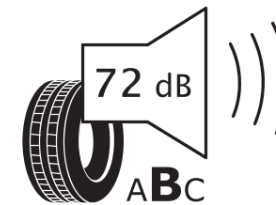

ENERG

MICHELIN

687568

255/50R20 109 V XL

C1