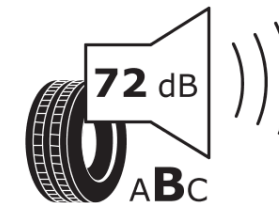

ENERG

MICHELIN

688028

245/35ZR20 (95Y) XL

C1