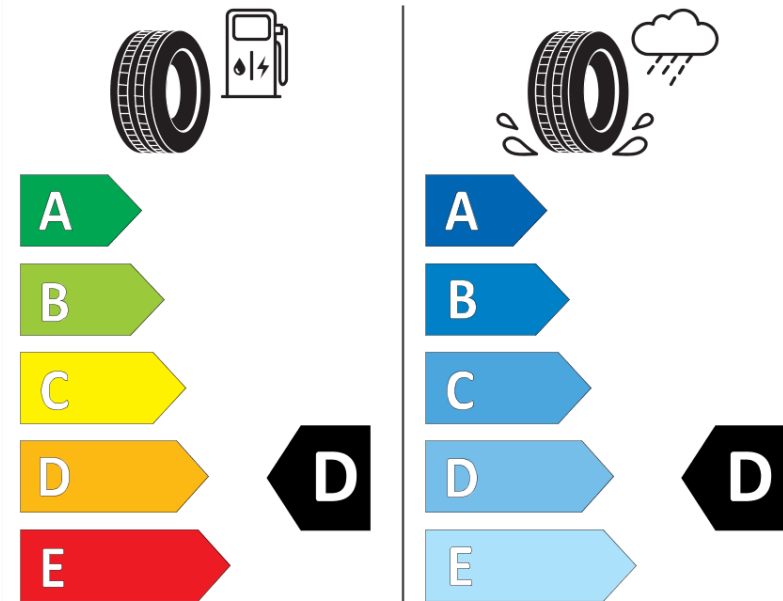

Product Information Sheet

Delegated Regulation (EU) 2020/740

Supplier name or trademark	MICHELIN
Commercial name or trade designation	PILOT SPORT CUP 2 MO1
Tyre type identifier	688399
Tyre size designation	275/35ZR21
Load-capacity index	103
Speed category symbol	(Y)
Fuel efficiency class	D
Wet grip class	D
External rolling noise class	B
External rolling noise value	71 dB
Severe snow tyre	No
Ice tyre	No
Date of start of production	26/16
Date of end of production	
Load version	XL
Additional information	275/35 ZR21 (103Y) XL TL PILOT SPORT CUP 2 MO1 MI

ENERG

MICHELIN

688399

275/35ZR21 (103Y) XL

C1

2020/740