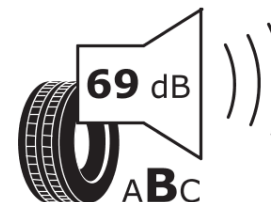

ENERG

STRIAL

689116

245/45ZR18 100 Y XL

C1