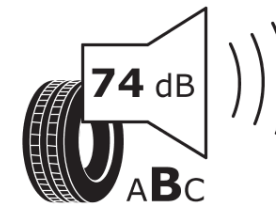

ENERG

MICHELIN

689309

315/35R20 110 Y XL

C1