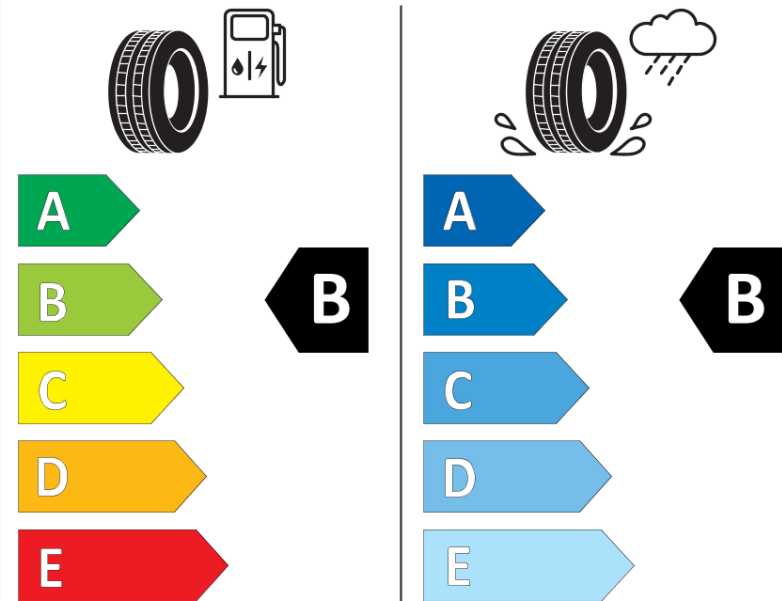

## Product Information Sheet

Delegated Regulation (EU) 2020/740

Supplier name or trademark	<b>MICHELIN</b>
Commercial name or trade designation	<b>ENERGY SAVER MO</b>
Tyre type identifier	<b>690135</b>
Tyre size designation	<b>205/55R16</b>
Load-capacity index	<b>91</b>
Speed category symbol	<b>V</b>
Fuel efficiency class	<b>B</b>
Wet grip class	<b>B</b>
External rolling noise class	<b>B</b>
External rolling noise value	<b>70 dB</b>
Severe snow tyre	<b>No</b>
Ice tyre	<b>No</b>
Date of start of production	<b>06/09</b>
Date of end of production	
Load version	<b>SL</b>
Additional information	<b>205/55 R16 91V TL ENERGY SAVER MO GRNX MI</b>

# ENERG

**MICHELIN**

690135

205/55R16 91 V

C1

2020/740