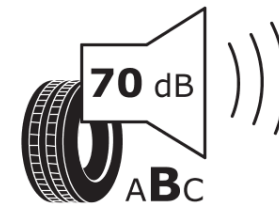

## Product Information Sheet

Delegated Regulation (EU) 2020/740

Supplier name or trademark	<b>MICHELIN</b>
Commercial name or trade designation	<b>ENERGY SAVER MO</b>
Tyre type identifier	<b>690135</b>
Tyre size designation	<b>205/55R16</b>
Load-capacity index	<b>91</b>
Speed category symbol	<b>V</b>
Fuel efficiency class	<b>B</b>
Wet grip class	<b>B</b>
External rolling noise class	<b>B</b>
External rolling noise value	<b>70 dB</b>
Severe snow tyre	<b>No</b>
Ice tyre	<b>No</b>
Date of start of production	<b>06/09</b>
Date of end of production	
Load version	<b>SL</b>
Additional information	<b>205/55 R16 91V TL ENERGY SAVER MO GRNX MI</b>

# ENERG

**MICHELIN**

690135

205/55R16 91 V

C1

2020/740