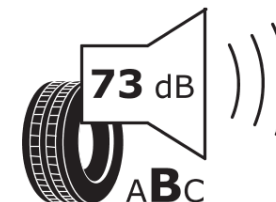

ENERG

KORMORAN

690383

175/65R14C 90/88 R

C2