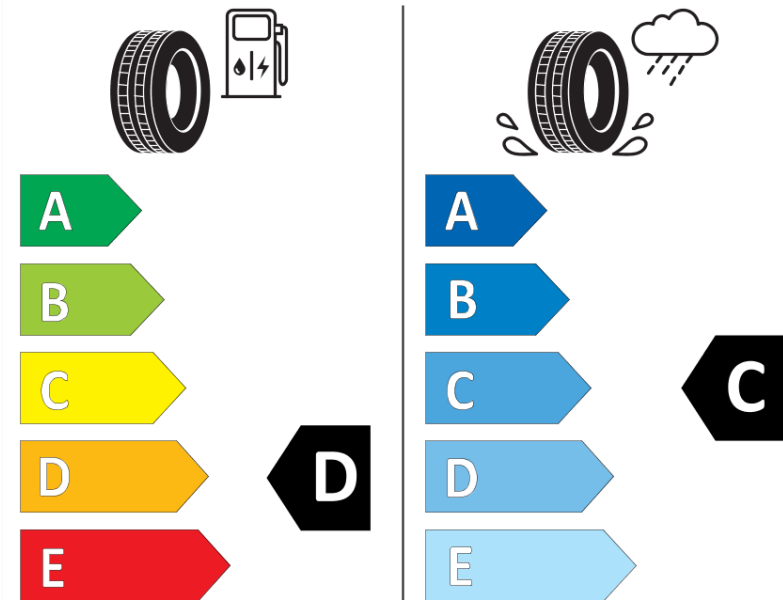

Product Information Sheet

Delegated Regulation (EU) 2020/740

Supplier name or trademark	MICHELIN
Commercial name or trade designation	XDW ICE GRIP+ VG
Tyre type identifier	690903
Tyre size designation	275/70R22.5
Load-capacity index	148
Load-capacity index (Load index for Dual mounting)	145
Speed category symbol	L
Fuel efficiency class	D
Wet grip class	C
External rolling noise class	B
External rolling noise value	75 dB
Severe snow tyre	Yes
Date of start of production	50/25
Date of end of production	
Additional information	275/70R22.5 XDW ICE GRIP+ TL 148/145L VG MI
Load-capacity index (Single Load index for additional service description)	
Load-capacity index (Dual Load index for additional service description)	
Speed category symbol (for Additional Service Description)	

ENERG

MICHELIN

690903

275/70R22.5 148/145 L

C3