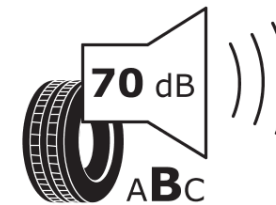

ENERG

MICHELIN

691101

235/55R18 104 V

C1