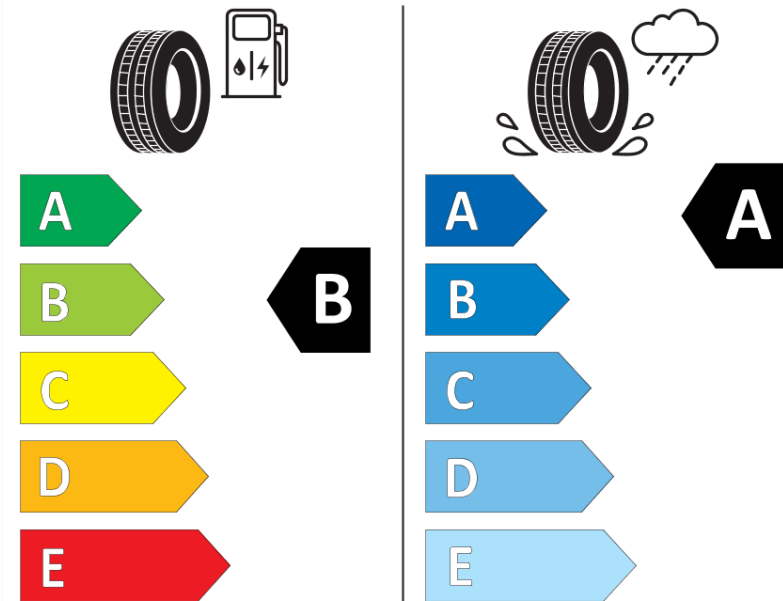

Product Information Sheet

Delegated Regulation (EU) 2020/740

Supplier name or trademark	MICHELIN
Commercial name or trade designation	LATITUDE SPORT 3 VOL
Tyre type identifier	691101
Tyre size designation	235/55R18
Load-capacity index	104
Speed category symbol	V
Fuel efficiency class	B
Wet grip class	A
External rolling noise class	B
External rolling noise value	70 dB
Severe snow tyre	No
Ice tyre	No
Date of start of production	42/15
Date of end of production	
Load version	XL
Additional information	235/55 R18 104V XL TL LATITUDE SPORT 3 VOL GRNX MI

ENERG

MICHELIN

691101

235/55R18 104 V

C1

2020/740