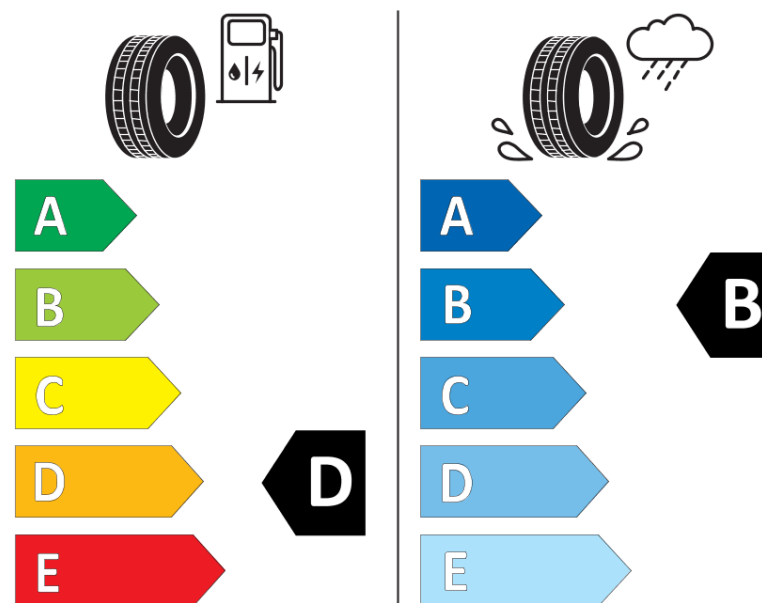

## Product Information Sheet

Delegated Regulation (EU) 2020/740

Supplier name or trademark	<b>KLEBER</b>
Commercial name or trade designation	<b>KRISALP HP3</b>
Tyre type identifier	<b>691164</b>
Tyre size designation	<b>235/40R18</b>
Load-capacity index	<b>95</b>
Speed category symbol	<b>V</b>
Fuel efficiency class	<b>D</b>
Wet grip class	<b>B</b>
External rolling noise class	<b>A</b>
External rolling noise value	<b>69 dB</b>
Severe snow tyre	<b>Yes</b>
Ice tyre	<b>No</b>
Date of start of production	<b>43/15</b>
Date of end of production	
Load version	<b>XL</b>
Additional information	<b>235/40 R18 95V EXTRA LOAD TL KRISALP HP3 KL</b>

# ENERG

**KLEBER**

691164

235/40R18 95 V

C1

2020/740