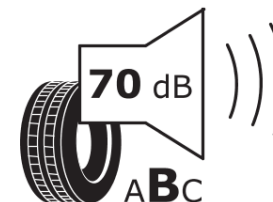

### Product Information Sheet

Delegated Regulation (EU) 2020/740

Supplier name or trademark	<b>STRIAL</b>
Commercial name or trade designation	<b>ALL SEASON</b>
Tyre type identifier	<b>691405</b>
Tyre size designation	<b>215/50ZR17</b>
Load-capacity index	<b>95</b>
Speed category symbol	<b>W</b>
Fuel efficiency class	<b>D</b>
Wet grip class	<b>C</b>
External rolling noise class	<b>B</b>
External rolling noise value	<b>70 dB</b>
Severe snow tyre	<b>Yes</b>
Ice tyre	<b>No</b>
Date of start of production	<b>25/20</b>
Date of end of production	
Load version	<b>XL</b>
Additional information	<b>215/50 ZR17 95W XL TL ALL SEASON S4</b>

# ENERG

**STRIAL**

691405

215/50ZR17 95 W XL

C1

2020/740