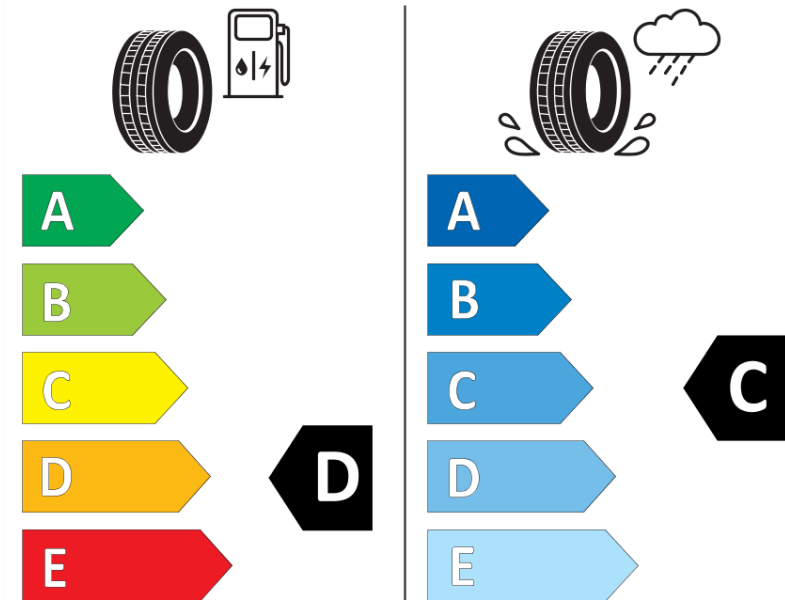

Product Information Sheet

Delegated Regulation (EU) 2020/740

Supplier name or trademark	MICHELIN
Commercial name or trade designation	PILOT ALPIN PA4 *
Tyre type identifier	692786
Tyre size designation	235/40R18
Load-capacity index	95
Speed category symbol	V
Fuel efficiency class	D
Wet grip class	C
External rolling noise class	B
External rolling noise value	70 dB
Severe snow tyre	Yes
Ice tyre	No
Date of start of production	38/14
Date of end of production	
Load version	XL
Additional information	235/40 R18 95V EXTRA LOAD TL PILOT ALPIN PA4 * GRNX MI

ENERG

MICHELIN

692786

235/40R18 95 V

C1

2020/740