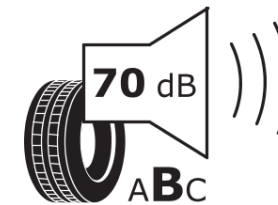

ENERG

MICHELIN

692786

235/40R18 95 V

C1