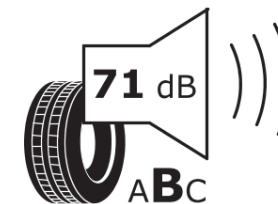

ENERG

MICHELIN

693066

245/40R19 98 Y

C1