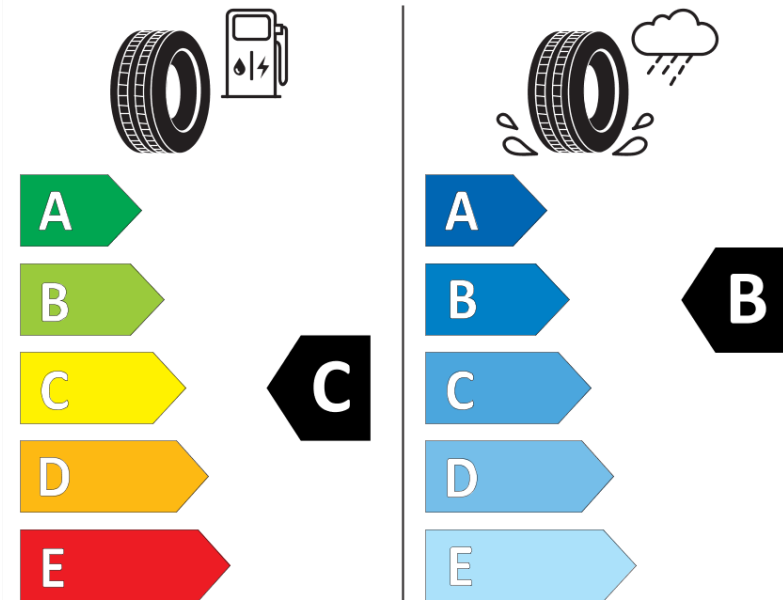

Product Information Sheet

Delegated Regulation (EU) 2020/740

Supplier name or trademark	MICHELIN
Commercial name or trade designation	CROSSCLIMATE+
Tyre type identifier	693066
Tyre size designation	245/40R19
Load-capacity index	98
Speed category symbol	Y
Fuel efficiency class	C
Wet grip class	B
External rolling noise class	B
External rolling noise value	71 dB
Severe snow tyre	Yes
Ice tyre	No
Date of start of production	03/19
Date of end of production	
Load version	XL
Additional information	245/40 R19 98Y XL TL CROSSCLIMATE+ MI

ENERG

MICHELIN

693066

245/40R19 98 Y

C1