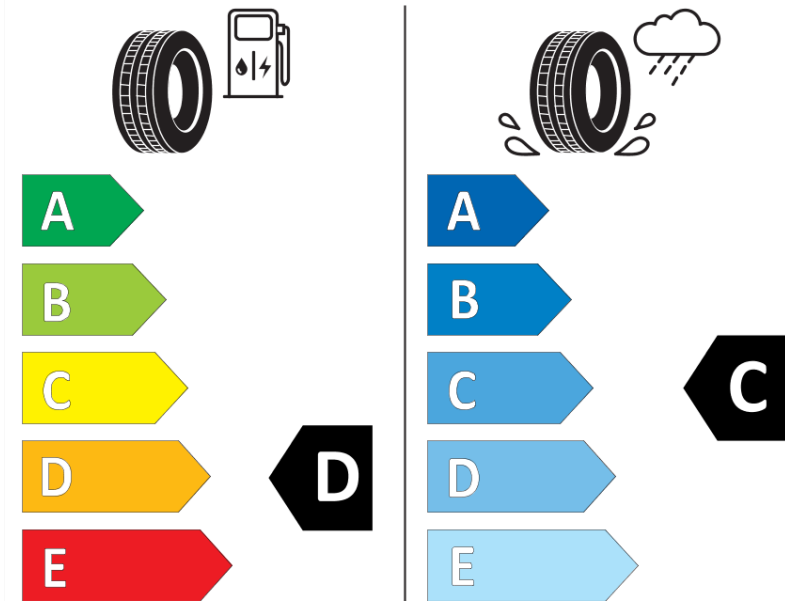

Product Information Sheet

Delegated Regulation (EU) 2020/740

Supplier name or trademark	STRIAL
Commercial name or trade designation	TOURING
Tyre type identifier	693409
Tyre size designation	185/65R14
Load-capacity index	86
Speed category symbol	H
Fuel efficiency class	D
Wet grip class	C
External rolling noise class	B
External rolling noise value	68 dB
Severe snow tyre	No
Ice tyre	No
Date of start of production	38/16
Date of end of production	
Load version	SL
Additional information	185/65 R14 86H TL TOURING S4

ENERG

STRIAL

693409

185/65R14 86 H

C1

2020/740