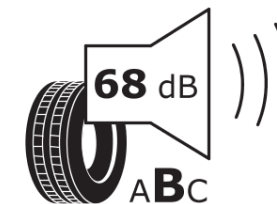

ENERG

STRIAL

693409

185/65R14 86 H

C1