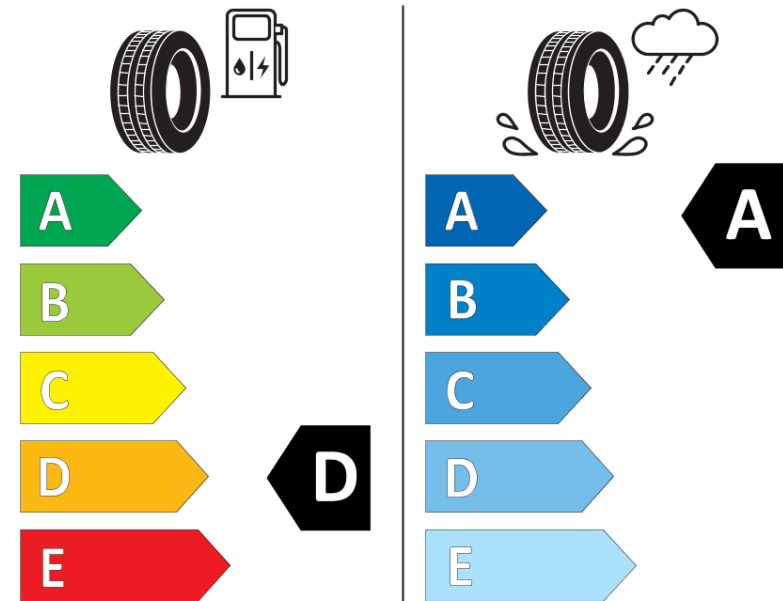

## Product Information Sheet

Delegated Regulation (EU) 2020/740

Supplier name or trademark	<b>MICHELIN</b>
Commercial name or trade designation	<b>PILOT SPORT 3 MO</b>
Tyre type identifier	<b>693417</b>
Tyre size designation	<b>275/40ZR19</b>
Load-capacity index	<b>105</b>
Speed category symbol	<b>(Y)</b>
Fuel efficiency class	<b>D</b>
Wet grip class	<b>A</b>
External rolling noise class	<b>B</b>
External rolling noise value	<b>71 dB</b>
Severe snow tyre	<b>No</b>
Ice tyre	<b>No</b>
Date of start of production	<b>42/13</b>
Date of end of production	
Load version	<b>XL</b>
Additional information	<b>275/40 ZR19 (105Y) XL TL PILOT SPORT 3 MO GRNX MI</b>

# ENERG

**MICHELIN**

693417

275/40ZR19 (105Y) XL

C1

2020/740