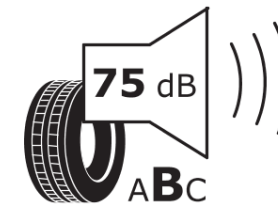

ENERG

MICHELIN

695309

285/30R19 98 W

C1