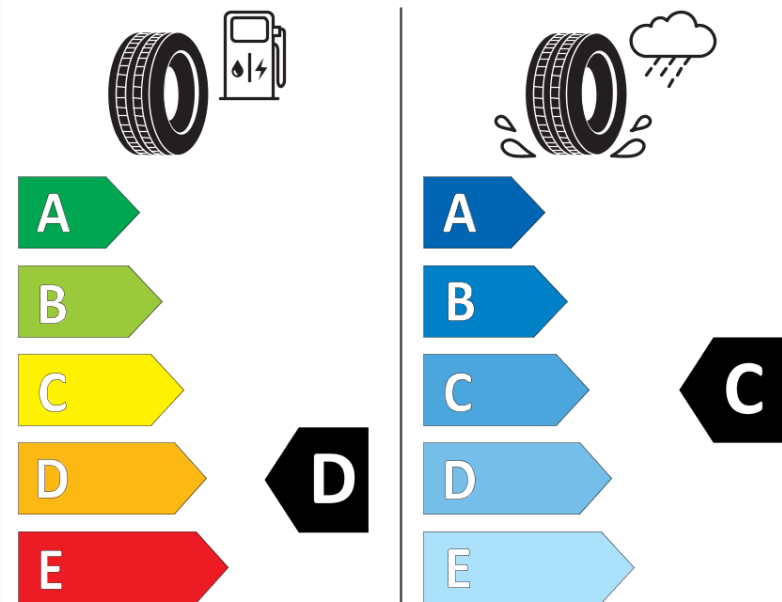

### Product Information Sheet

Delegated Regulation (EU) 2020/740

Supplier name or trademark	<b>STRIAL</b>
Commercial name or trade designation	<b>ALL SEASON</b>
Tyre type identifier	<b>695984</b>
Tyre size designation	<b>205/50ZR17</b>
Load-capacity index	<b>93</b>
Speed category symbol	<b>W</b>
Fuel efficiency class	<b>D</b>
Wet grip class	<b>C</b>
External rolling noise class	<b>B</b>
External rolling noise value	<b>70 dB</b>
Severe snow tyre	<b>Yes</b>
Ice tyre	<b>No</b>
Date of start of production	<b>25/20</b>
Date of end of production	
Load version	<b>XL</b>
Additional information	<b>205/50 ZR17 93W XL TL ALL SEASON S4</b>

# ENERG

**STRIAL**

695984

205/50ZR17 93 W XL

C1

2020/740