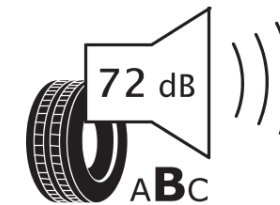

ENERG

MICHELIN

696859

235/50R18 101 Y XL

C1