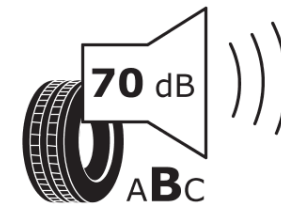

Product Information Sheet

Delegated Regulation (EU) 2020/740

Supplier name or trademark	MICHELIN
Commercial name or trade designation	E PRIMACY S1
Tyre type identifier	697131
Tyre size designation	225/50R19
Load-capacity index	100
Speed category symbol	V
Fuel efficiency class	A
Wet grip class	A
External rolling noise class	B
External rolling noise value	70 dB
Severe snow tyre	No
Ice tyre	No
Date of start of production	51/20
Date of end of production	
Load version	XL
Additional information	225/50 R19 100V XL TL E PRIMACY S1 MI

ENERG

MICHELIN

697131

225/50R19 100 V XL

C1

2020/740