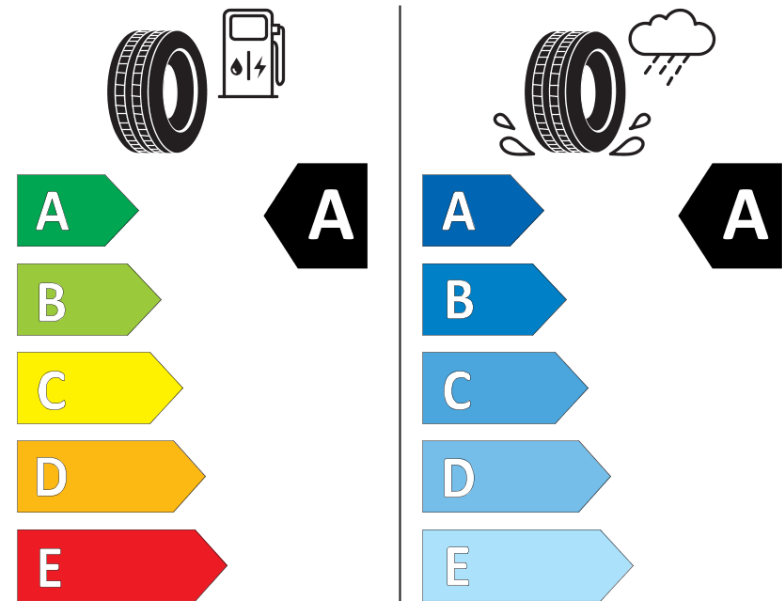

Product Information Sheet

Delegated Regulation (EU) 2020/740

Supplier name or trademark	MICHELIN
Commercial name or trade designation	E PRIMACY S1
Tyre type identifier	697131
Tyre size designation	225/50R19
Load-capacity index	100
Speed category symbol	V
Fuel efficiency class	A
Wet grip class	A
External rolling noise class	B
External rolling noise value	70 dB
Severe snow tyre	No
Ice tyre	No
Date of start of production	51/20
Date of end of production	
Load version	XL
Additional information	225/50 R19 100V XL TL E PRIMACY S1 MI

ENERG

MICHELIN

697131

225/50R19 100 V XL

C1