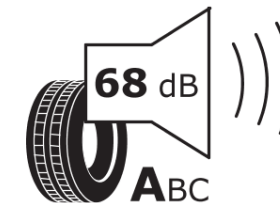

Product Information Sheet

Delegated Regulation (EU) 2020/740

Supplier name or trademark	TAURUS
Commercial name or trade designation	ALL SEASON SUV
Tyre type identifier	697170
Tyre size designation	235/55R17
Load-capacity index	99
Speed category symbol	V
Fuel efficiency class	C
Wet grip class	D
External rolling noise class	A
External rolling noise value	68 dB
Severe snow tyre	Yes
Ice tyre	No
Date of start of production	22/19
Date of end of production	
Load version	SL
Additional information	235/55 R17 99V TL ALL SEASON SUV TA

ENERG

TAURUS

697170

235/55R17 99 V

C1

2020/740