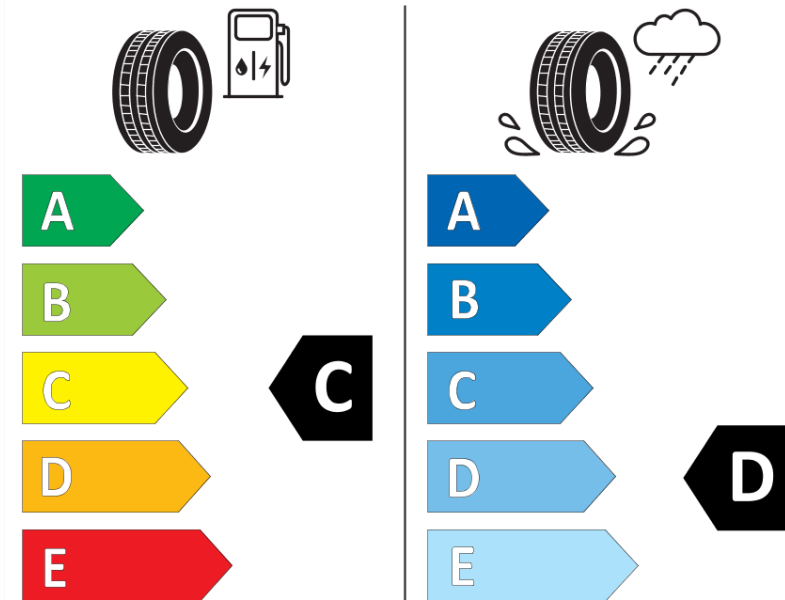

Product Information Sheet

Delegated Regulation (EU) 2020/740

Supplier name or trademark	TAURUS
Commercial name or trade designation	ALL SEASON SUV
Tyre type identifier	697170
Tyre size designation	235/55R17
Load-capacity index	99
Speed category symbol	V
Fuel efficiency class	C
Wet grip class	D
External rolling noise class	A
External rolling noise value	68 dB
Severe snow tyre	Yes
Ice tyre	No
Date of start of production	22/19
Date of end of production	
Load version	SL
Additional information	235/55 R17 99V TL ALL SEASON SUV TA

ENERG

TAURUS

697170

235/55R17 99 V

C1

2020/740