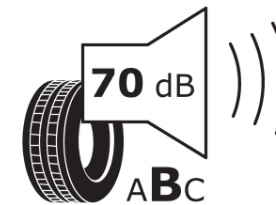

ENERG

MICHELIN

697307

205/50R17 89 V

C1