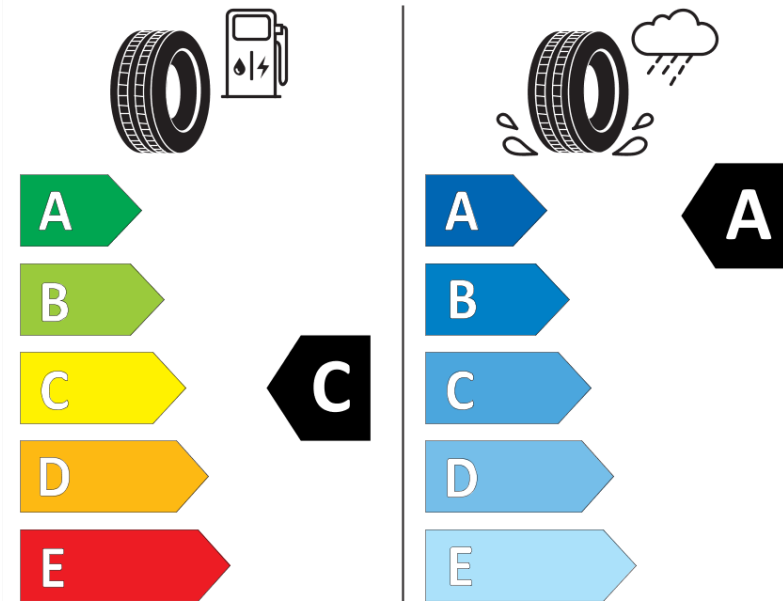

Product Information Sheet

Delegated Regulation (EU) 2020/740

Supplier name or trademark	MICHELIN
Commercial name or trade designation	PRIMACY 5
Tyre type identifier	697307
Tyre size designation	205/50R17
Load-capacity index	89
Speed category symbol	V
Fuel efficiency class	C
Wet grip class	A
External rolling noise class	B
External rolling noise value	70 dB
Severe snow tyre	No
Ice tyre	No
Date of start of production	35/23
Date of end of production	
Load version	SL
Additional information	205/50 R17 89V TL PRIMACY 5 MI

ENERG

MICHELIN

697307

205/50R17 89 V

C1

2020/740