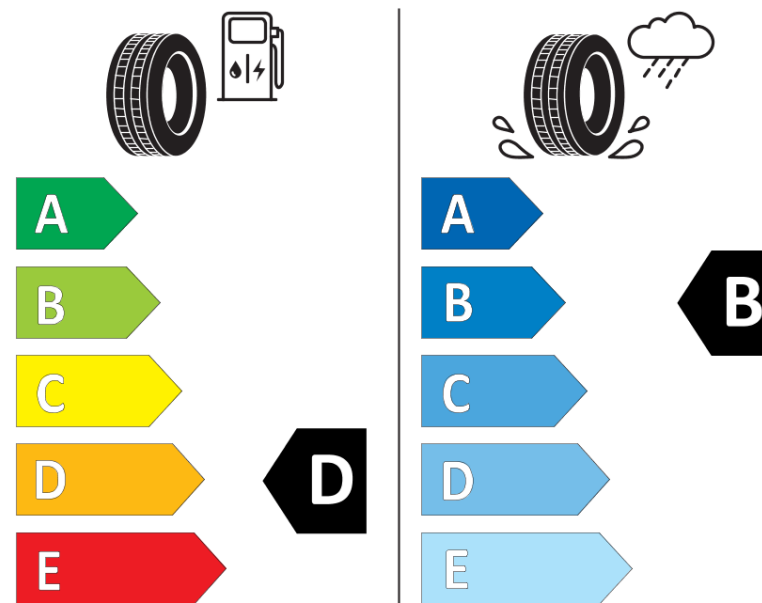

Product Information Sheet

Delegated Regulation (EU) 2020/740

Supplier name or trademark	TIGAR
Commercial name or trade designation	ONOFF AGILE D VM
Tyre type identifier	698285
Tyre size designation	13R22.5
Load-capacity index	156
Load-capacity index (Load index for Dual mounting)	150
Speed category symbol	K
Fuel efficiency class	D
Wet grip class	B
External rolling noise class	B
External rolling noise value	76 dB
Severe snow tyre	Yes
Date of start of production	04/19
Date of end of production	
Additional information	13R22.5 ONOFF AGILE D TL 156/150K VM TG
Load-capacity index (Single Load index for additional service description)	
Load-capacity index (Dual Load index for additional service description)	
Speed category symbol (for Additional Service Description)	

ENERG

TIGAR

698285

13R22.5 156/150 K

C3

2020/740