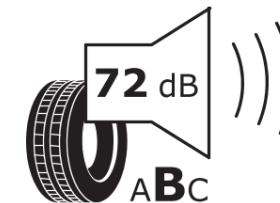

ENERG

MICHELIN

698639

205/70R15 96 T

C1