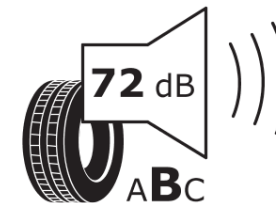

Product Information Sheet

Delegated Regulation (EU) 2020/740

Supplier name or trademark	MICHELIN
Commercial name or trade designation	LATITUDE SPORT MO
Tyre type identifier	699514
Tyre size designation	275/55R19
Load-capacity index	111
Speed category symbol	W
Fuel efficiency class	C
Wet grip class	B
External rolling noise class	B
External rolling noise value	72 dB
Severe snow tyre	No
Ice tyre	No
Date of start of production	09/12
Date of end of production	
Load version	SL
Additional information	275/55 R19 111W TL LATITUDE SPORT MO MI

ENERG

MICHELIN

699514

275/55R19 111 W

C1

2020/740