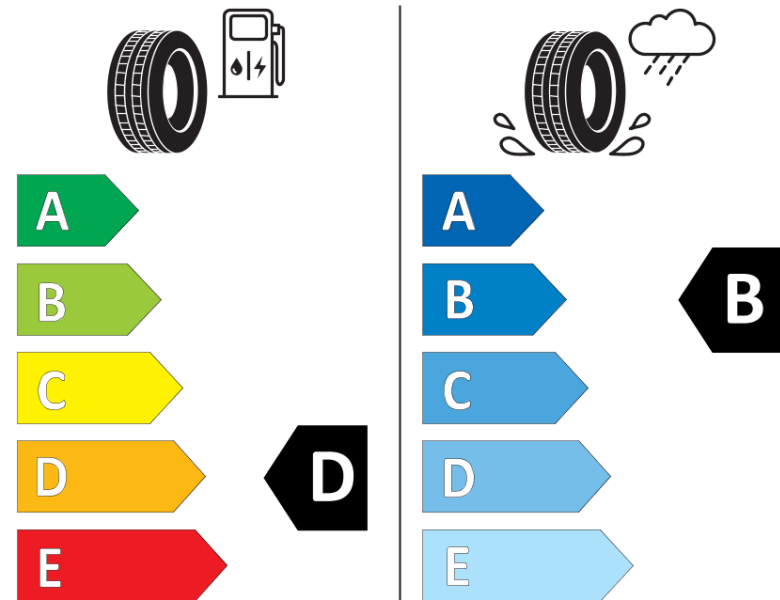

Product Information Sheet

Delegated Regulation (EU) 2020/740

| | |
|--------------------------------------|---|
| Supplier name or trademark | MICHELIN |
| Commercial name or trade designation | ALPIN 5 G1 |
| Tyre type identifier | 699531 |
| Tyre size designation | 215/55R17 |
| Load-capacity index | 94 |
| Speed category symbol | H |
| Fuel efficiency class | D |
| Wet grip class | B |
| External rolling noise class | B |
| External rolling noise value | 71 dB |
| Severe snow tyre | Yes |
| Ice tyre | No |
| Date of start of production | 18/15 |
| Date of end of production | |
| Load version | SL |
| Additional information | 215/55 R17 94H TL ALPIN 5 SELFSEAL G1 MI |

ENERG

MICHELIN

699531

215/55R17 94 H

C1

2020/740