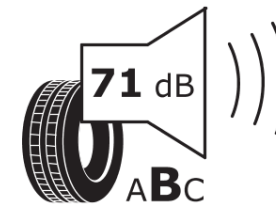

Product Information Sheet

Delegated Regulation (EU) 2020/740

| | |
|--------------------------------------|---|
| Supplier name or trademark | MICHELIN |
| Commercial name or trade designation | ALPIN 5 G1 |
| Tyre type identifier | 699531 |
| Tyre size designation | 215/55R17 |
| Load-capacity index | 94 |
| Speed category symbol | H |
| Fuel efficiency class | D |
| Wet grip class | B |
| External rolling noise class | B |
| External rolling noise value | 71 dB |
| Severe snow tyre | Yes |
| Ice tyre | No |
| Date of start of production | 18/15 |
| Date of end of production | |
| Load version | SL |
| Additional information | 215/55 R17 94H TL ALPIN 5 SELFSEAL G1 MI |

ENERG

MICHELIN

699531

215/55R17 94 H

C1

2020/740