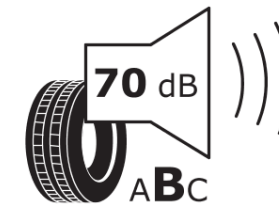

ENERG

MICHELIN

699722

245/45R18 100 W

C1