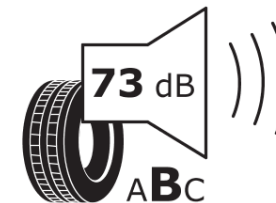

ENERG

MICHELIN

701861

285/30ZR20 (99Y) XL

C1