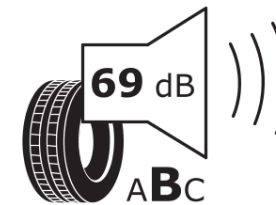

ENERG

MICHELIN

702367

235/60R17 102 V

C1