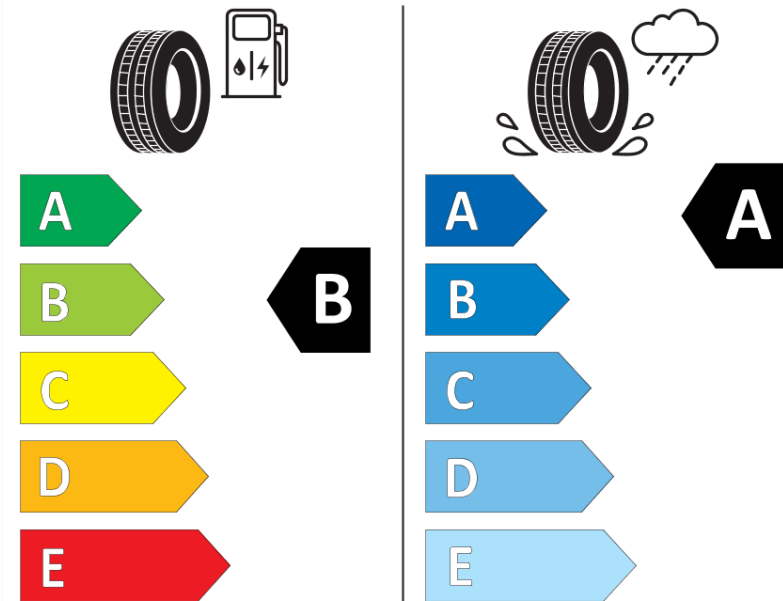

Product Information Sheet

Delegated Regulation (EU) 2020/740

Supplier name or trademark	MICHELIN
Commercial name or trade designation	PRIMACY 4
Tyre type identifier	702367
Tyre size designation	235/60R17
Load-capacity index	102
Speed category symbol	V
Fuel efficiency class	B
Wet grip class	A
External rolling noise class	B
External rolling noise value	69 dB
Severe snow tyre	No
Ice tyre	No
Date of start of production	02/19
Date of end of production	
Load version	SL
Additional information	235/60 R17 102V TL PRIMACY 4 MI

ENERG

MICHELIN

702367

235/60R17 102 V

C1

2020/740