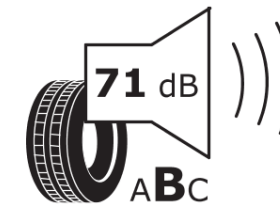

## Product Information Sheet

Delegated Regulation (EU) 2020/740

Supplier name or trademark	<b>MICHELIN</b>
Commercial name or trade designation	<b>PILOT ALPIN 5</b>
Tyre type identifier	<b>703933</b>
Tyre size designation	<b>255/50R21</b>
Load-capacity index	<b>109</b>
Speed category symbol	<b>H</b>
Fuel efficiency class	<b>B</b>
Wet grip class	<b>C</b>
External rolling noise class	<b>B</b>
External rolling noise value	<b>71 dB</b>
Severe snow tyre	<b>Yes</b>
Ice tyre	<b>No</b>
Date of start of production	<b>07/26</b>
Date of end of production	
Load version	<b>XL</b>
Additional information	<b>255/50 R21 109H XL TL PILOT ALPIN 5 * MI</b>

# ENERG

**MICHELIN**

703933

255/50R21 109 H XL

C1

2020/740