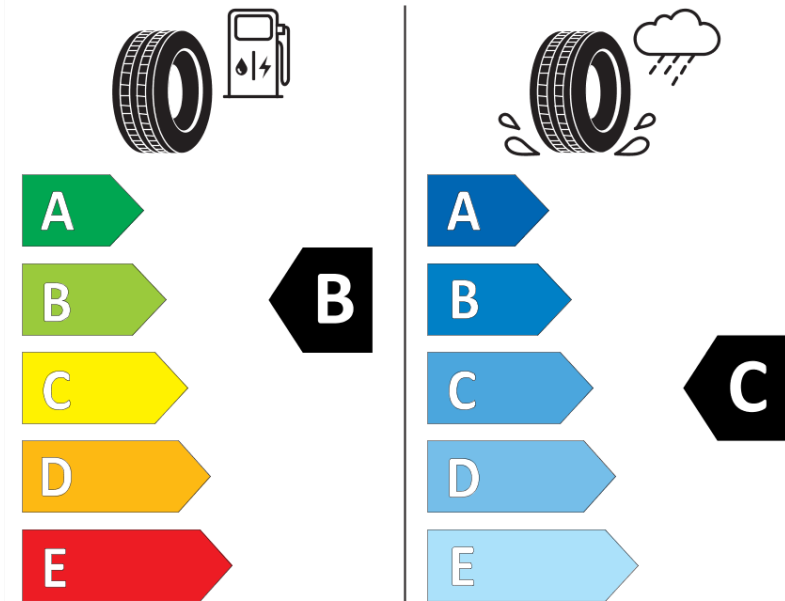

## Product Information Sheet

Delegated Regulation (EU) 2020/740

Supplier name or trademark	<b>MICHELIN</b>
Commercial name or trade designation	<b>PILOT ALPIN 5</b>
Tyre type identifier	<b>703933</b>
Tyre size designation	<b>255/50R21</b>
Load-capacity index	<b>109</b>
Speed category symbol	<b>H</b>
Fuel efficiency class	<b>B</b>
Wet grip class	<b>C</b>
External rolling noise class	<b>B</b>
External rolling noise value	<b>71 dB</b>
Severe snow tyre	<b>Yes</b>
Ice tyre	<b>No</b>
Date of start of production	<b>07/26</b>
Date of end of production	
Load version	<b>XL</b>
Additional information	<b>255/50 R21 109H XL TL PILOT ALPIN 5 * MI</b>

# ENERG

**MICHELIN**

703933

255/50R21 109 H XL

C1

2020/740