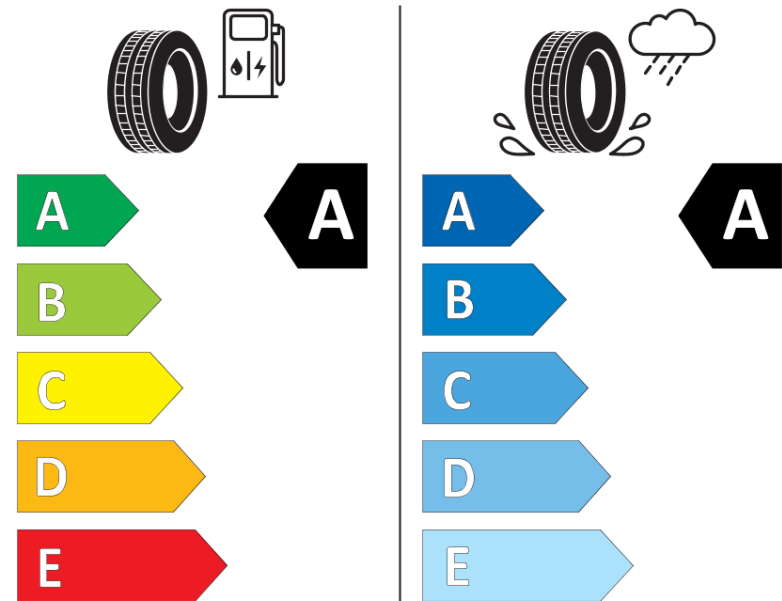

## Product Information Sheet

Delegated Regulation (EU) 2020/740

Supplier name or trademark	<b>MICHELIN</b>
Commercial name or trade designation	<b>E PRIMACY S1</b>
Tyre type identifier	<b>706051</b>
Tyre size designation	<b>205/55R19</b>
Load-capacity index	<b>97</b>
Speed category symbol	<b>V</b>
Fuel efficiency class	<b>A</b>
Wet grip class	<b>A</b>
External rolling noise class	<b>B</b>
External rolling noise value	<b>70 dB</b>
Severe snow tyre	<b>No</b>
Ice tyre	<b>No</b>
Date of start of production	<b>47/19</b>
Date of end of production	
Load version	<b>XL</b>
Additional information	<b>205/55 R19 97V XL TL E PRIMACY S1 MI</b>

# ENERG

**MICHELIN**

706051

205/55R19 97 V

C1

2020/740