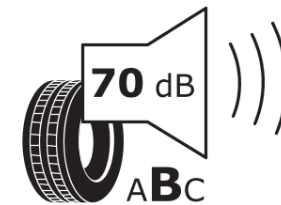

## Product Information Sheet

Delegated Regulation (EU) 2020/740

Supplier name or trademark	<b>MICHELIN</b>
Commercial name or trade designation	<b>E PRIMACY S1</b>
Tyre type identifier	<b>706051</b>
Tyre size designation	<b>205/55R19</b>
Load-capacity index	<b>97</b>
Speed category symbol	<b>V</b>
Fuel efficiency class	<b>A</b>
Wet grip class	<b>A</b>
External rolling noise class	<b>B</b>
External rolling noise value	<b>70 dB</b>
Severe snow tyre	<b>No</b>
Ice tyre	<b>No</b>
Date of start of production	<b>47/19</b>
Date of end of production	
Load version	<b>XL</b>
Additional information	<b>205/55 R19 97V XL TL E PRIMACY S1 MI</b>

# ENERG

**MICHELIN**

706051

205/55R19 97 V

C1

2020/740