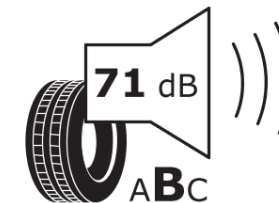

ENERG

MICHELIN

708570

225/40R19 93 Y

C1