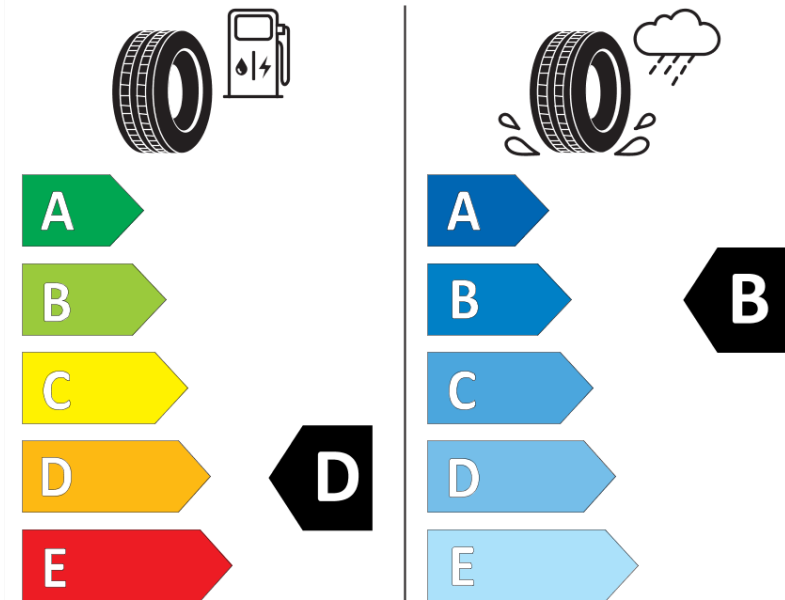

Product Information Sheet

Delegated Regulation (EU) 2020/740

Supplier name or trademark	MICHELIN
Commercial name or trade designation	PILOT SPORT 4 S *
Tyre type identifier	708570
Tyre size designation	225/40R19
Load-capacity index	93
Speed category symbol	Y
Fuel efficiency class	D
Wet grip class	B
External rolling noise class	B
External rolling noise value	71 dB
Severe snow tyre	No
Ice tyre	No
Date of start of production	09/16
Date of end of production	
Load version	XL
Additional information	225/40 R19 93Y XL TL PILOT SPORT 4 S * MI

ENERG

MICHELIN

708570

225/40R19 93 Y

C1

2020/740