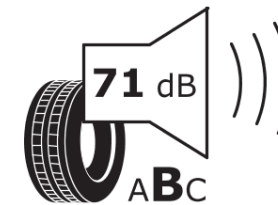

ENERG

MICHELIN

708983

215/65R16 102 V

C1