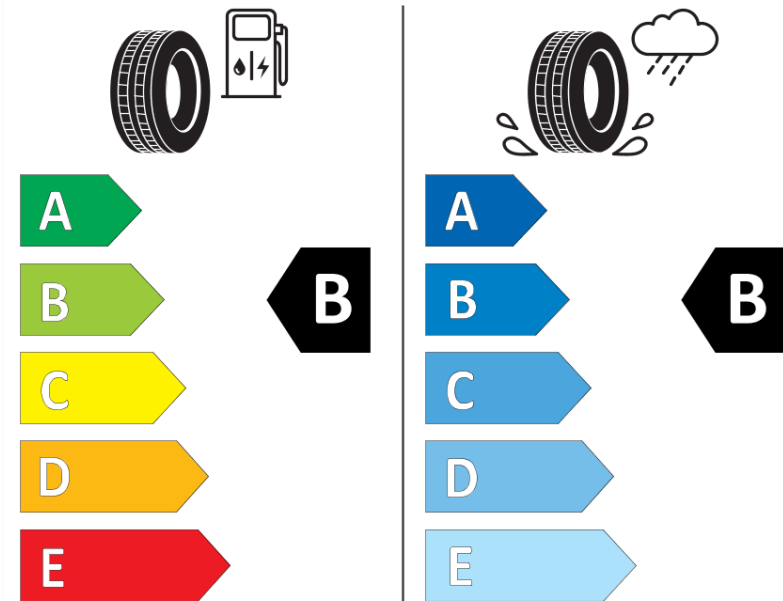

Product Information Sheet

Delegated Regulation (EU) 2020/740

Supplier name or trademark	MICHELIN
Commercial name or trade designation	CROSSCLIMATE 2
Tyre type identifier	708983
Tyre size designation	215/65R16
Load-capacity index	102
Speed category symbol	V
Fuel efficiency class	B
Wet grip class	B
External rolling noise class	B
External rolling noise value	71 dB
Severe snow tyre	Yes
Ice tyre	No
Date of start of production	42/19
Date of end of production	
Load version	XL
Additional information	215/65 R16 102V XL TL CROSSCLIMATE 2 MI

ENERG

MICHELIN

708983

215/65R16 102 V

C1