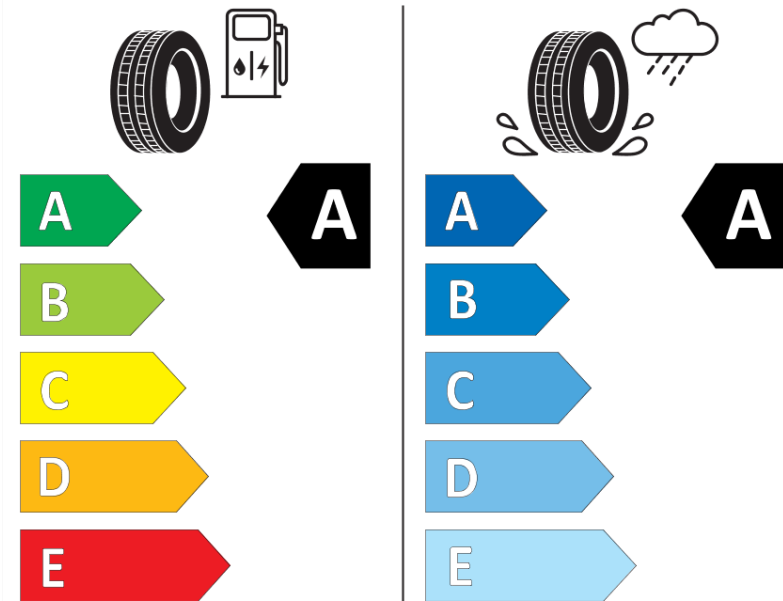

Product Information Sheet

Delegated Regulation (EU) 2020/740

Supplier name or trademark	MICHELIN
Commercial name or trade designation	PRIMACY 4 S1
Tyre type identifier	708989
Tyre size designation	215/60R17
Load-capacity index	96
Speed category symbol	V
Fuel efficiency class	A
Wet grip class	A
External rolling noise class	B
External rolling noise value	69 dB
Severe snow tyre	No
Ice tyre	No
Date of start of production	49/18
Date of end of production	
Load version	SL
Additional information	215/60 R17 96V TL PRIMACY 4 S1 MI

ENERG

MICHELIN

708989

215/60R17 96 V

C1