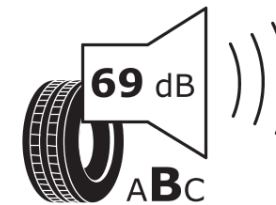

ENERG

MICHELIN

708989

215/60R17 96 V

C1