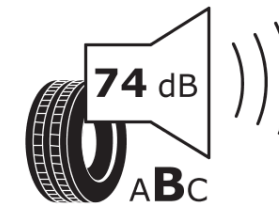

## Product Information Sheet

Delegated Regulation (EU) 2020/740

Supplier name or trademark	<b>MICHELIN</b>
Commercial name or trade designation	<b>PILOT SPORT 4 SUV</b>
Tyre type identifier	<b>709976</b>
Tyre size designation	<b>285/45R19</b>
Load-capacity index	<b>111</b>
Speed category symbol	<b>W</b>
Fuel efficiency class	<b>C</b>
Wet grip class	<b>A</b>
External rolling noise class	<b>B</b>
External rolling noise value	<b>74 dB</b>
Severe snow tyre	<b>No</b>
Ice tyre	<b>No</b>
Date of start of production	<b>48/22</b>
Date of end of production	
Load version	<b>XL</b>
Additional information	<b>285/45 R19 111W XL PILOT SPORT 4 SUV MI</b>

# ENERG

**MICHELIN**

709976

285/45R19 111 W XL

C1

2020/740