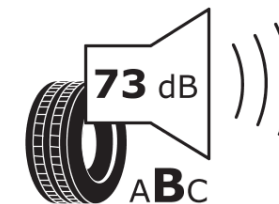

ENERG

MICHELIN

710250

285/30ZR20 (99Y) XL

C1