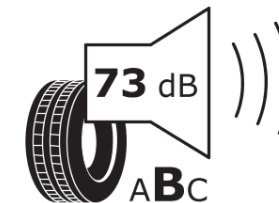

ENERG

MICHELIN

712468

345/30ZR19 (109Y) XL

C1