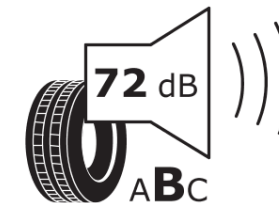

ENERG

MICHELIN

714082

265/40R20 104 H XL

C1