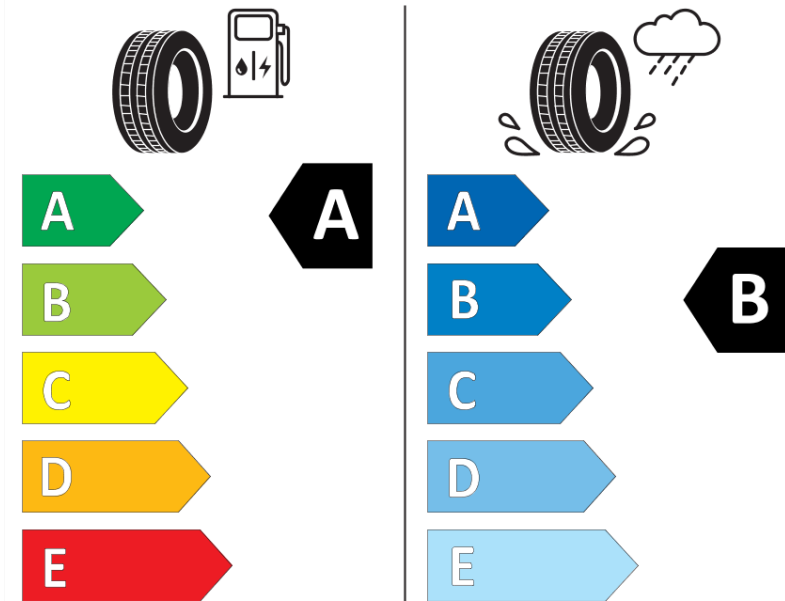

Product Information Sheet

Delegated Regulation (EU) 2020/740

Supplier name or trademark	MICHELIN
Commercial name or trade designation	PILOT SPORT EV AO
Tyre type identifier	714082
Tyre size designation	265/40R20
Load-capacity index	104
Speed category symbol	H
Fuel efficiency class	A
Wet grip class	B
External rolling noise class	B
External rolling noise value	72 dB
Severe snow tyre	No
Ice tyre	No
Date of start of production	51/22
Date of end of production	
Load version	XL
Additional information	265/40 R20 104H XL TL PILOT SPORT EV AO MI

ENERG

MICHELIN

714082

265/40R20 104 H XL

C1

2020/740